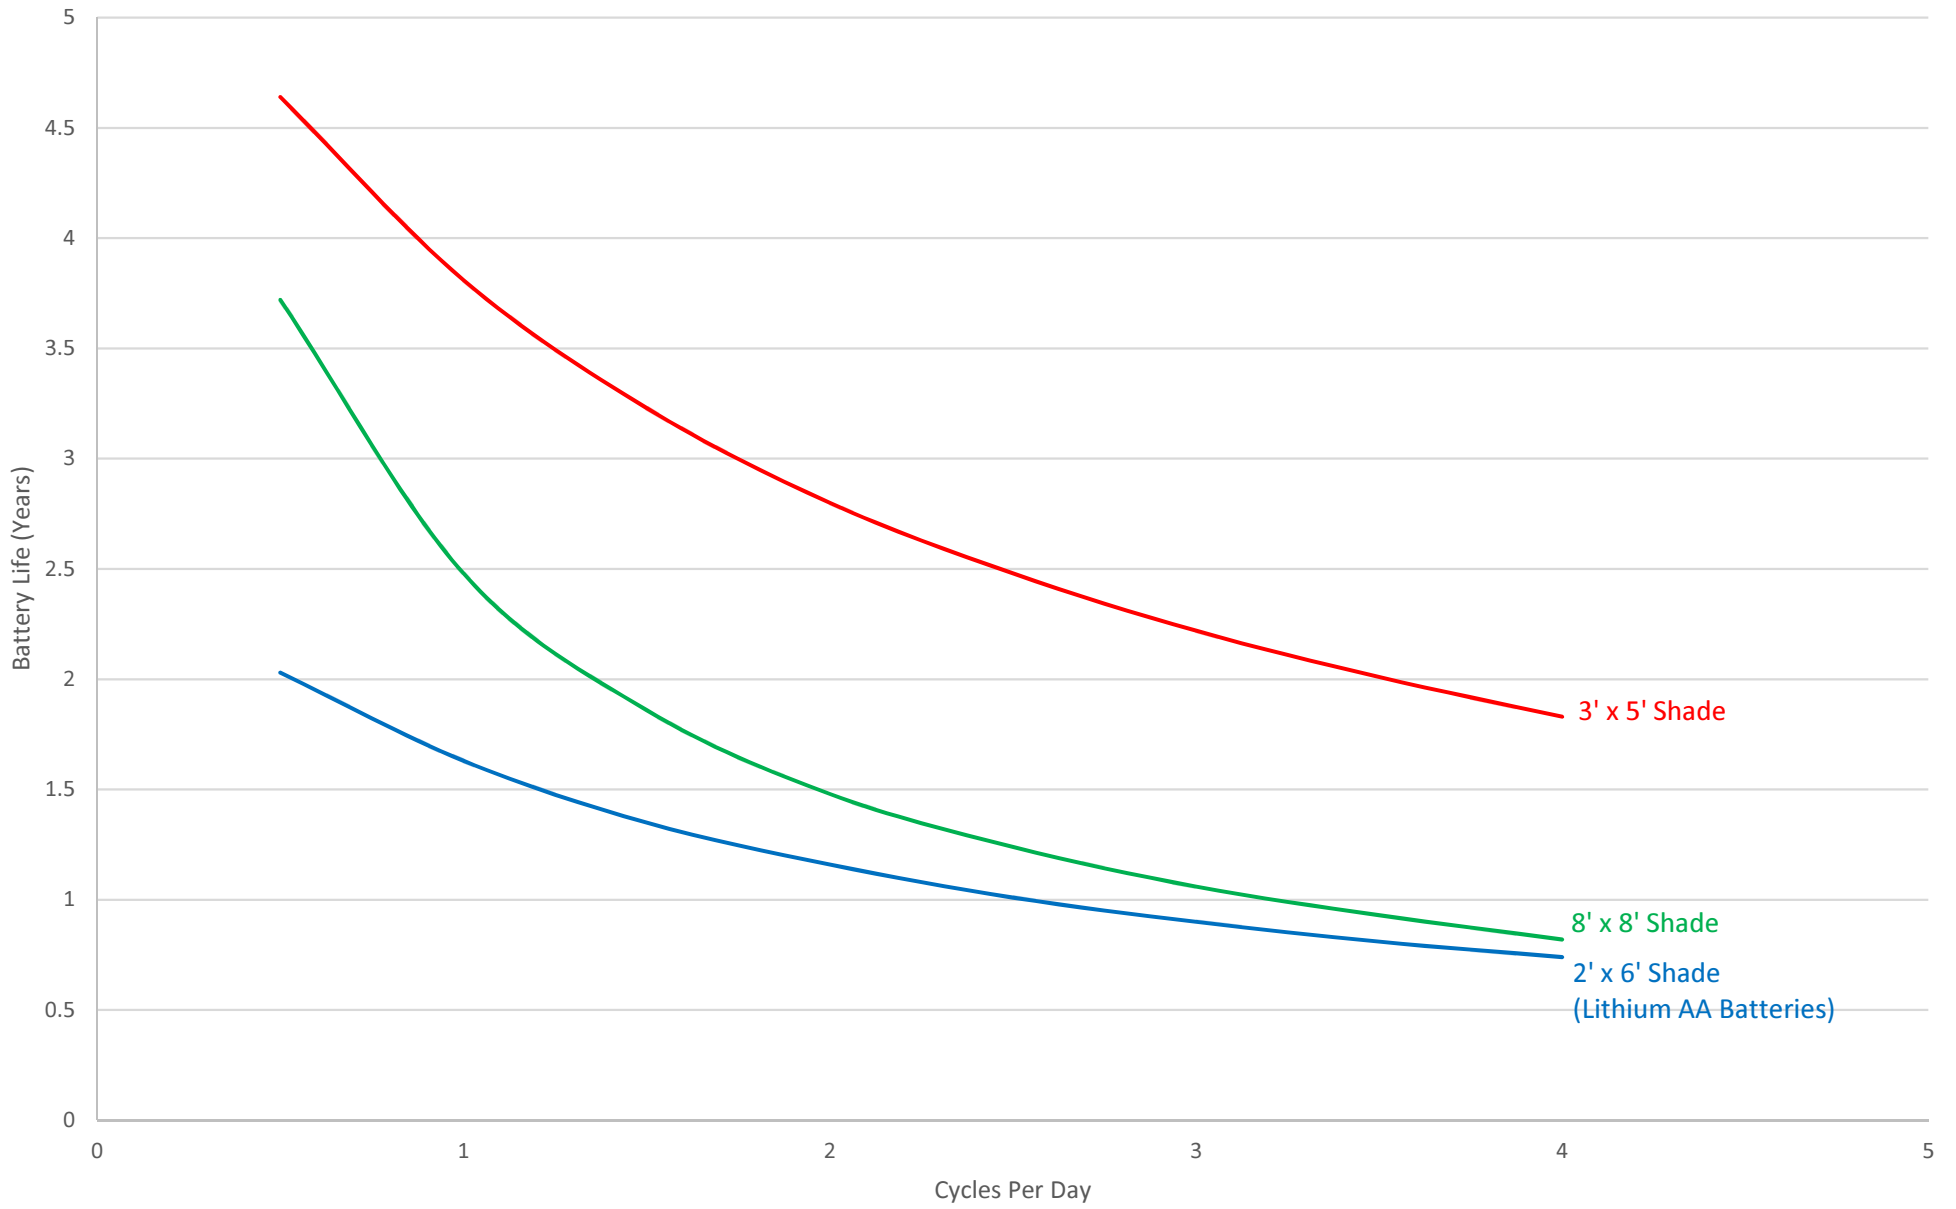

Serena Honeycomb Battery Life

1 Cycle = 1 Full Up and Down Motion
Data Calculated Using Heaviest Fabric Option