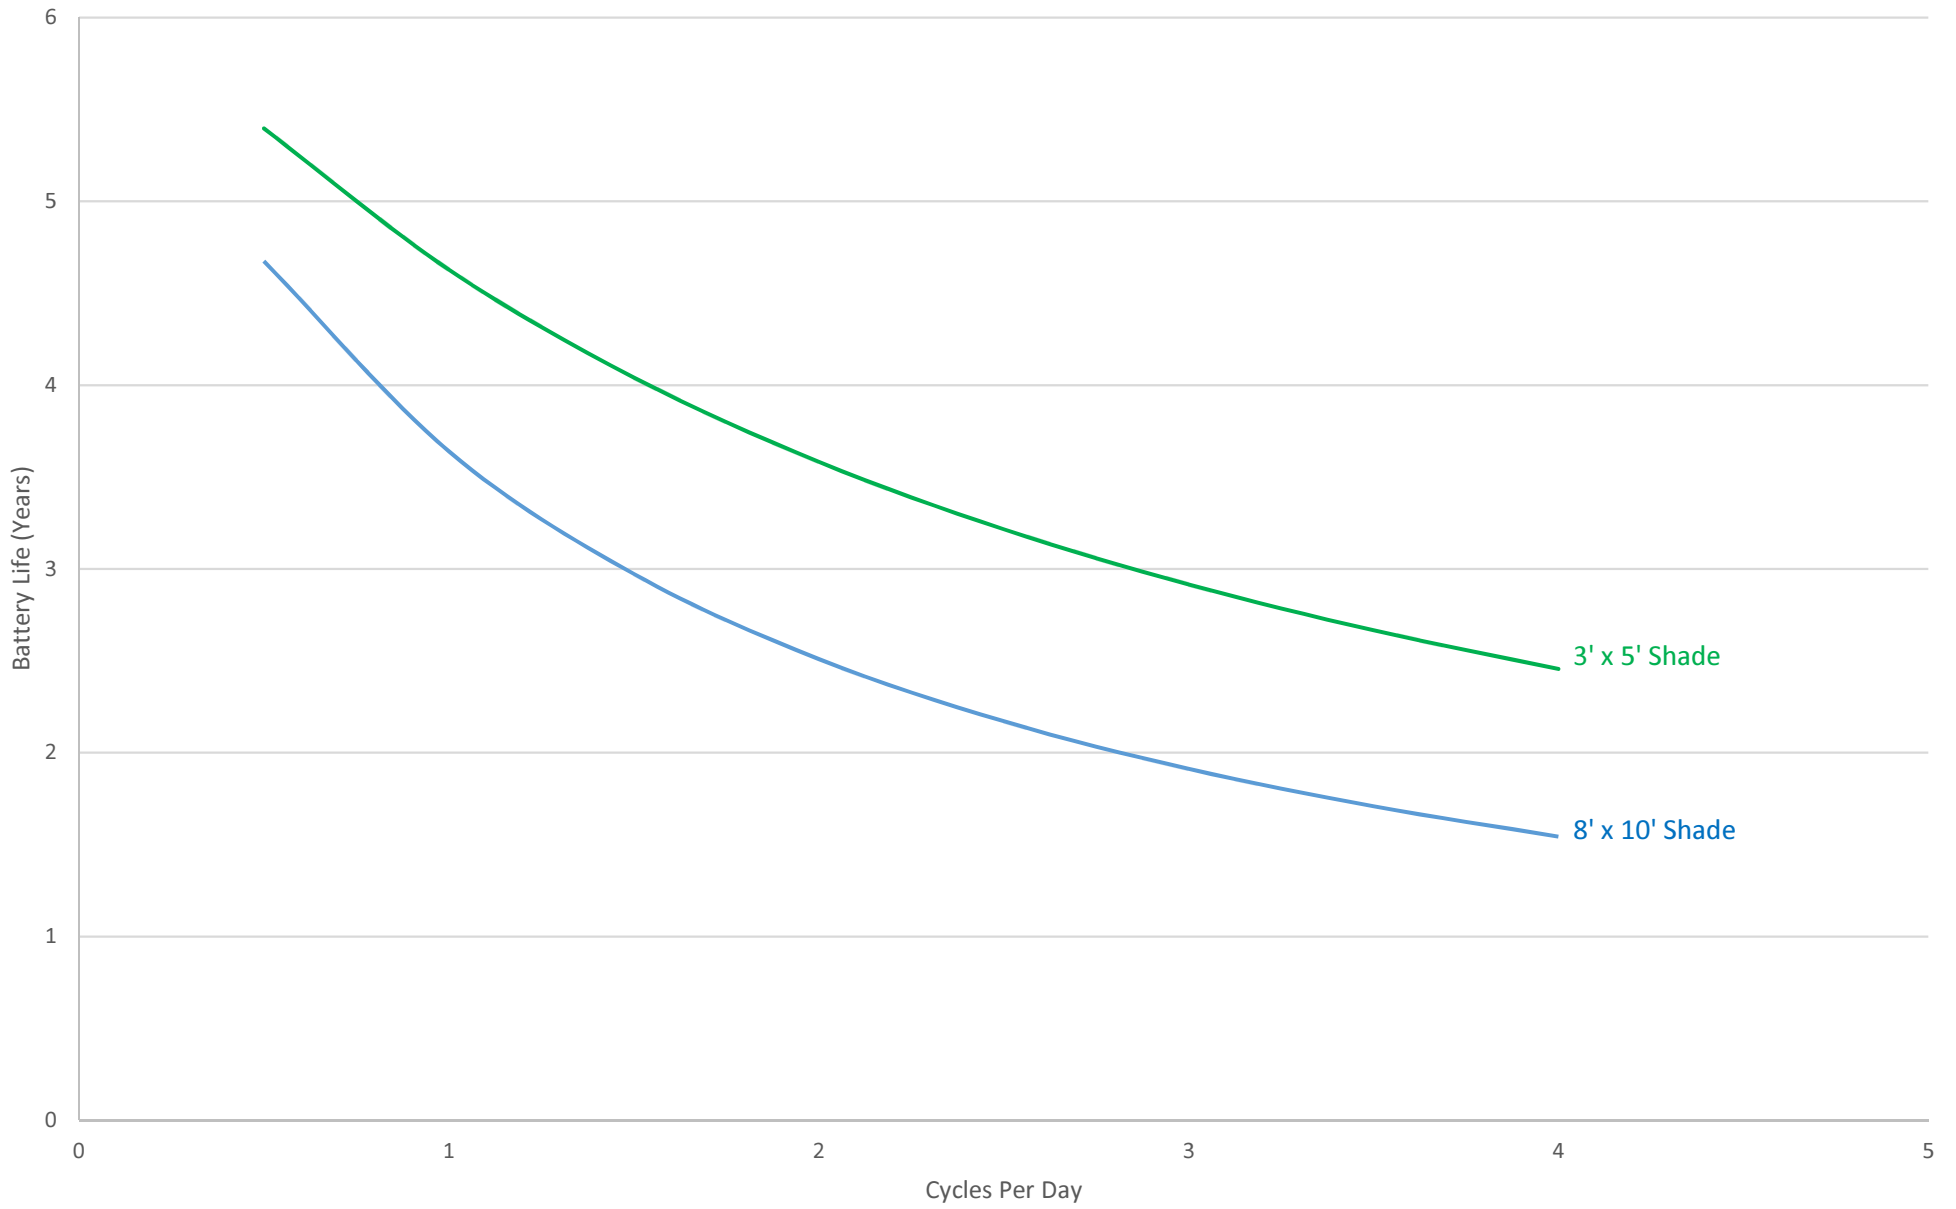

Serena Roller Battery Life

1 Cycle = 1 Full Up and Down Motion
Data Calculated Using Heaviest Fabric Option